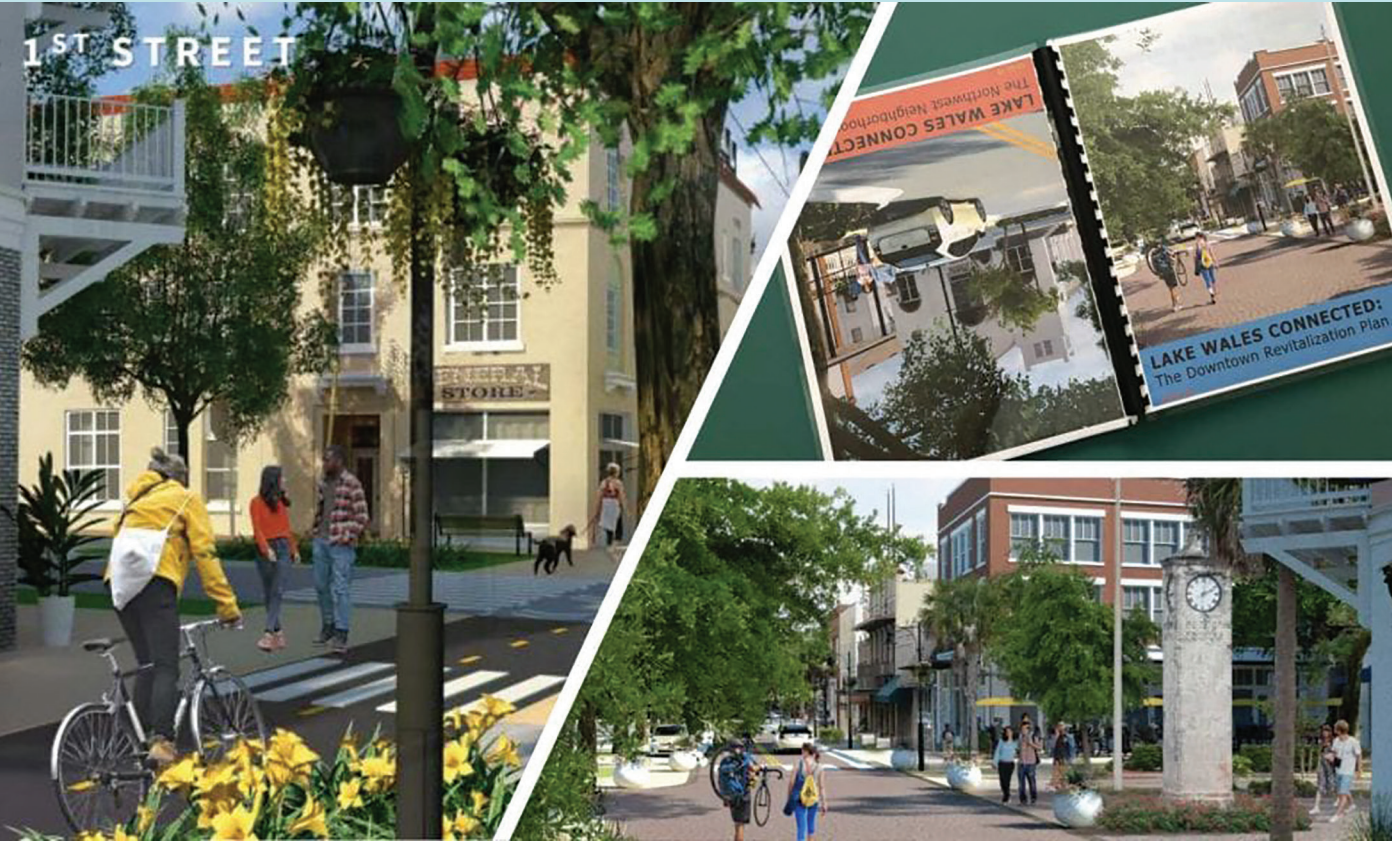

## PLANNING STUDIES: SMALL CITY

### Lake Wales Community Redevelopment Agency Lake Wales Connected

For more information: [kthompson@lakewalesfl.gov](mailto:kthompson@lakewalesfl.gov)

The Olmsted Legacy: A century ago, the Olmsted Brothers had high aspirations that the new settlement of Lake Wales would become a living and beautiful community that inspires works of art, as evident in their work at Bok Tower Gardens. Their design and vision for the core of Lake Wales were boldly green: a “City in a Garden.” Unfortunately, the plantings documented in their drawings were left undone. In 2019, Lake Wales CRA, Lake Wales Main Street and Lincoln Community Development contracted with Dover Kohl & Partners to develop a holistic downtown vision plan and a northwest neighborhood plan, called Lake Wales Connected, that rekindles the Olmsted’s vision.